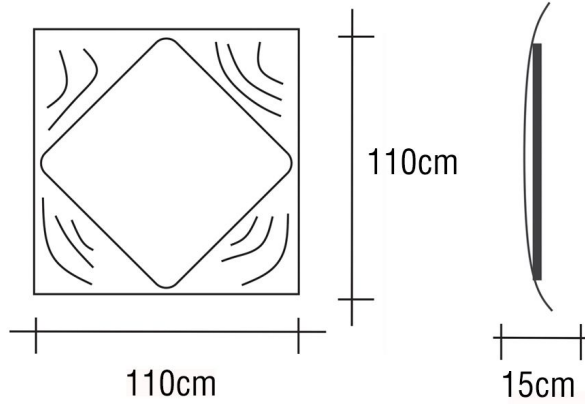

Jaguar

Wall mirror in 6 mm-thick melted silvered glass.
Flat mirror 4 mm-thick.
Back frame allowing hanging in various positions.

- The material behind the mirrors is made of velvet

dimensions L, W, H (cm)	L	P/W	H	net weight (kg)	gross weight (kg)	package volume (m ³)
Rectangular mirror	195	15	95	46	71	0.46
Rectangular mirror	160	15	85	34	49	0.35
Rectangular mirror	120	15	85	16	31	0.27
Rectangular mirror	110	15	110	28	43	0.31

dimensions L, W, H (cm)

	Ø/L	P/W	H	net weight (kg)	gross weight (kg)	package volume (m ³)
Rectangular mirror.	114	5	114	34	49	0.23
	104	5	194	53	78	0.40
	84	5	114	25	40	0.19
Round mirror.	115	5	-	27	42	0.23

Titan

Free-standing or hanging mirror in 6 mm high temperature melted glass, back-silvered. Flat mirror 4 mm-thick, painted metal rear frame. Horizontal or vertical hanging.

dimensions L, W, H (cm)	L	P/W	H	net weight (kg)	gross weight (kg)	package volume (m ³)
Wall mirror.	202	10	102	45	70	0.54

Flower

Wall mirror in 6 mm-thick melted silvered glass.
Flat mirror 4 mm-thick.
Back frame allowing hanging in various positions.

- The material behind the mirrors is made of velvet

dimensioni (cm)	length	width	depth	net weight (kg)	gross weight (kg)	package volume (m ³)
Mirror.	110	110	15	32	42	0.31