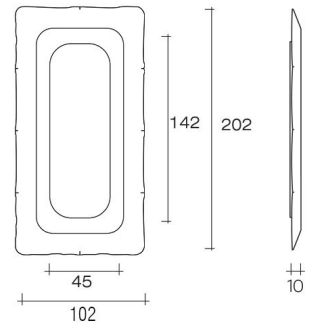

Jaguar

Wall mirror in 6 mm-thick melted silvered glass.
Flat mirror 4 mm-thick.
Back frame allowing hanging in various positions.

- The material behind the mirrors is made of velvet

dimensions L, W, H (cm)	L	P/W	H	net weight (kg)	gross weight (kg)	package volume (m ³)
Rectangular mirror	195	15	95	46	71	0.46
Rectangular mirror	160	15	85	34	49	0.35
Rectangular mirror	120	15	85	16	31	0.27
Rectangular mirror	110	15	110	28	43	0.31

dimensions L, W, H (cm)

	Ø/L	P/W	H	net weight (kg)	gross weight (kg)	package volume (m ³)
Rectangular mirror.	114	5	114	34	49	0.23
	104	5	194	53	78	0.40
	84	5	114	25	40	0.19
Round mirror.	115	5	-	27	42	0.23

Cyrus

Wall mirror in 6 mm-thick melted silvered glass.
Flat mirror 4 mm-thick.
Back frame allowing hanging in various positions.

dimensions L, W, H (cm)	L/Ø	P/W	H	net weight (kg)	gross weight (kg)	package volume (m ³)
Rectangular shape mirror.	95	6	195	45	70	0.28
	80	6	120	25	40	0.14
	110	6	110	29	44	0.18
Round shape mirror.	115	6	—	26	41	0.20

Titan

Free-standing or hanging mirror in 6 mm high temperature melted glass, back-silvered. Flat mirror 4 mm-thick, painted metal rear frame. Horizontal or vertical hanging.

dimensions L, W, H (cm)	L	P/W	H	net weight (kg)	gross weight (kg)	package volume (m ³)
Wall mirror.	202	10	102	45	70	0.54