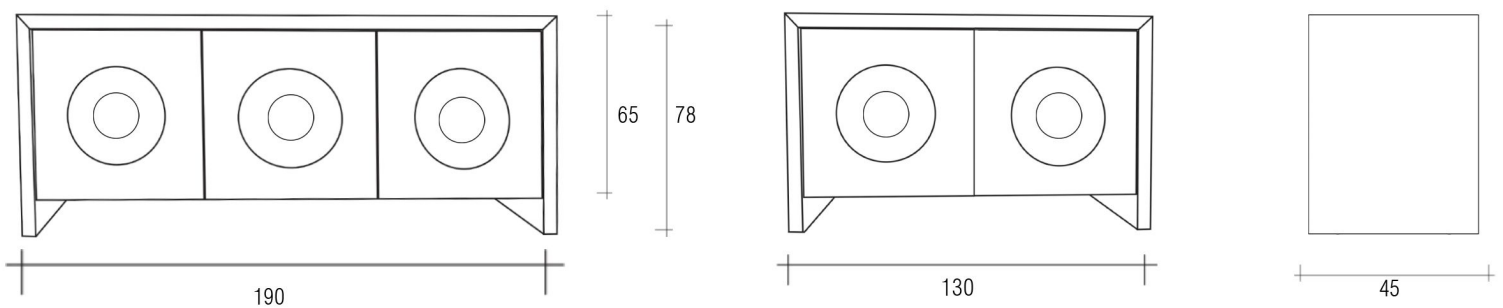

Hollow^(A)

Here are its materials:

the structure is lacquered wood & mdf, the doors are in mirrored curved glass , the stainless steel feet and the internal shelves are in transparent glass. The workmanship of the doors of the matrix cupboard is of a unique originality. matrix , the author's complement with a modern design that decorates in style.

Feet finishing:

graphite painted steel

Completion of the structure:

Matt Lacquered, two-color walnut veneer

Polished white lacquered wood veneer

Matt white lacquered wood veneer

Matt smoked lacquered wood veneer

Door finishing:

Mirrored smoked glass (6mm)

Mirrored bronze glass (6mm)

Shelves finishing:

Transparent crystal

Size:

130x 45 x h 78cm

190x 45 x h 78cm

■ It is recommended to clean the mirrors with a microfiber cloth