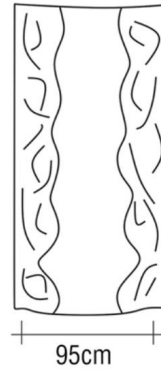

Jaguar

Wall mirror in 6 mm-thick melted silvered glass.
Flat mirror 4 mm-thick.
Back frame allowing hanging in various positions.

- The material behind the mirrors is made of velvet

dimensions L, W, H (cm)	L	P/W	H	net weight (kg)	gross weight (kg)	package volume (m ³)
Rectangular mirror	195	15	95	46	71	0.46
Rectangular mirror	160	15	85	34	49	0.35
Rectangular mirror	120	15	85	16	31	0.27
Rectangular mirror	110	15	110	28	43	0.31

Jaguar(half)

Wall mirror in 6 mm-thick melted silvered glass.
Flat mirror 4 mm-thick.
Back frame allowing hanging in various positions.

dimensioni (cm)	L	P/W	H	net weight (kg)	gross weight (kg)	package volume (m ³)
Mirror.	195	15	95	46	71	0.23

River jaguar

Wall mirror in 6 mm-thick melted silvered glass.
Flat mirror 4 mm-thick.
Back frame allowing hanging in various positions.

- The material behind the mirrors is made of velvet

dimensioni (cm)	L	P/W	H	net weight (kg)	gross weight (kg)	package volume (m ³)
Mirror.	195	15	95	46	71	0.23

dimensions L, W, H (cm)

	Ø/L	P/W	H	net weight (kg)	gross weight (kg)	package volume (m ³)
Rectangular mirror.	114	5	114	34	49	0.23
	104	5	194	53	78	0.40
	84	5	114	25	40	0.19
Round mirror.	115	5	-	27	42	0.23