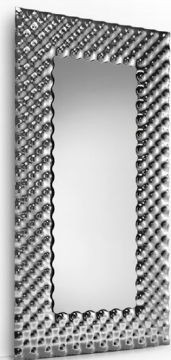

Jaguar

Wall mirror in 6 mm-thick melted silvered glass.
Flat mirror 4 mm-thick.
Back frame allowing hanging in various positions.

- The material behind the mirrors is made of velvet

dimensions L, W, H (cm)	L	P/W	H	net weight (kg)	gross weight (kg)	package volume (m ³)
Rectangular mirror	195	15	95	46	71	0.46
Rectangular mirror	160	15	85	34	49	0.35
Rectangular mirror	120	15	85	16	31	0.27
Rectangular mirror	110	15	110	28	43	0.31

River jaguar

Wall mirror in 6 mm-thick melted silvered glass.
Flat mirror 4 mm-thick.
Back frame allowing hanging in various positions.

- The material behind the mirrors is made of velvet

dimensioni (cm)	L	P/W	H	net weight (kg)	gross weight (kg)	package volume (m ³)
Mirror.	195	15	95	46	71	0.23

Tango

R120

15cm

Wall mirror in 6 mm-thick melted silvered glass.
Flat mirror 4 mm-thick.
Back frame allowing hanging in various positions.

- The material behind the mirrors is made of velvet

dimensioni (cm)	∅	depth	net weight (kg)	gross weight (kg)	package volume (m ³)
Mirror.	R120	15	33	44	0.36

Loop

Wall mirror in 6 mm high temperature fused glass, back-silvered; 4 mm flat central mirror. Available also in back-silvered bronze glass. Rear frame in painted metal. It can be hung horizontally or vertically.