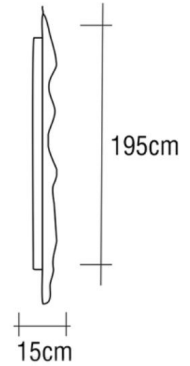

Jaguar

Wall mirror in 6 mm-thick melted silvered glass.
Flat mirror 4 mm-thick.
Back frame allowing hanging in various positions.

- The material behind the mirrors is made of velvet

dimensions L, W, H (cm)	L	P/W	H	net weight (kg)	gross weight (kg)	package volume (m ³)
Rectangular mirror	195	15	95	46	71	0.46
Rectangular mirror	160	15	85	34	49	0.35
Rectangular mirror	120	15	85	16	31	0.27
Rectangular mirror	110	15	110	28	43	0.31

Jaguar(half)

Wall mirror in 6 mm-thick melted silvered glass.
Flat mirror 4 mm-thick.
Back frame allowing hanging in various positions.

dimensioni (cm)	L	P/W	H	net weight (kg)	gross weight (kg)	package volume (m ³)
Mirror.	195	15	95	46	71	0.23

River jaguar

Wall mirror in 6 mm-thick melted silvered glass.
Flat mirror 4 mm-thick.
Back frame allowing hanging in various positions.

- The material behind the mirrors is made of velvet

dimensioni (cm)	L	P/W	H	net weight (kg)	gross weight (kg)	package volume (m ³)
Mirror.	195	15	95	46	71	0.23

dimensions L, W, H (cm)

	Ø/L	P/W	H	net weight (kg)	gross weight (kg)	package volume (m ³)
Rectangular mirror.	114	5	114	34	49	0.23
	104	5	194	53	78	0.40
	84	5	114	25	40	0.19
Round mirror.	115	5	-	27	42	0.23