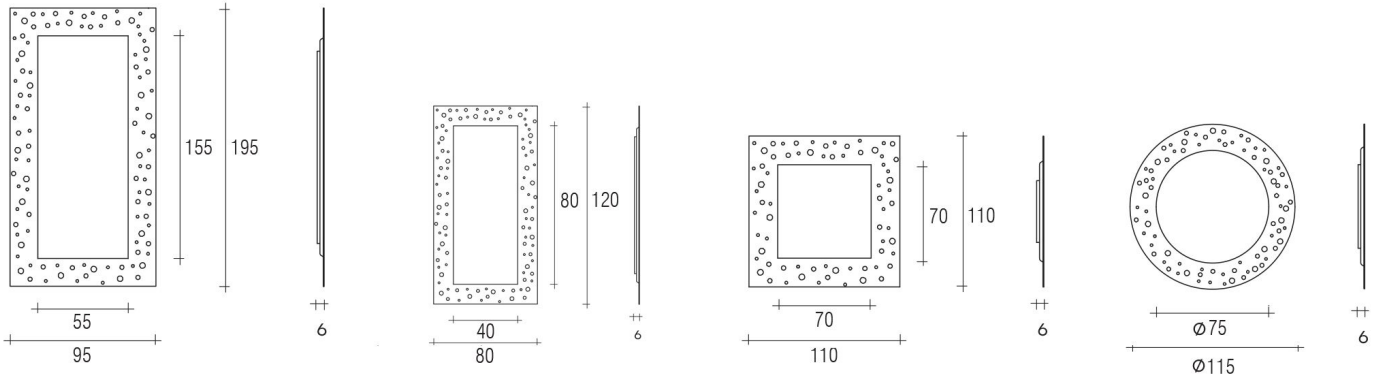

dimensions L, W, H (cm)

	Ø/L	P/W	H	net weight (kg)	gross weight (kg)	package volume (m ³)
Rectangular mirror.	114	5	114	34	49	0.23
	104	5	194	53	78	0.40
	84	5	114	25	40	0.19
Round mirror.	115	5	-	27	42	0.23

Beauty star

Wall mirror in 6 mm-thick melted silvered glass.
Flat mirror 4 mm-thick.
Back frame allowing hanging in various positions.

- The material behind the mirrors is made of velvet

dimensioni (cm)	length	width	depth	net weight (kg)	gross weight (kg)	package volume (m ³)
Mirror.	200	105	12	54	79	0.42
	200	85	12	43	68	0.40
	110	110	12	32	47	0.24

Cyrus

Wall mirror in 6 mm-thick melted silvered glass.
Flat mirror 4 mm-thick.
Back frame allowing hanging in various positions.

dimensions L, W, H (cm)	L/Ø	P/W	H	net weight (kg)	gross weight (kg)	package volume (m ³)
Rectangular shape mirror.	95	6	195	45	70	0.28
	80	6	120	25	40	0.14
	110	6	110	29	44	0.18
Round shape mirror.	115	6	—	26	41	0.20