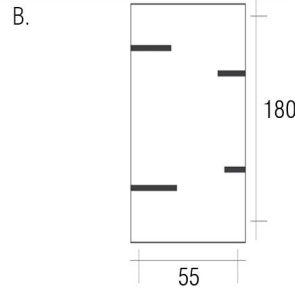

Maze

Wall mirror in 6 mm-thick melted silvered glass.
Back frame allowing hanging in various positions.

dimensioni (cm)	length	width	depth	net weight (kg)	gross weight (kg)	package volume (m ³)
Mirror.	180	55	10	19	34	0.20
	100	100	10	19	34	0.20