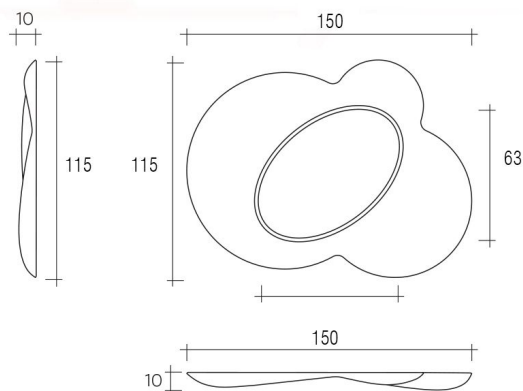

Lavender

Wall mirror in 6 mm-thick melted silvered glass.
Flat mirror 4 mm-thick.
Back frame allowing hanging in various positions.

dimensions Ø, W, H (cm)	Ø	P/W	H	net weight (kg)	gross weight (kg)	package volume (m ³)
Mirror.	85	10	-	19	34	0.31
	115	10	-	28	43	0.45

Mina

Wall mirror in 6 mm-thick melted silvered glass.
Flat mirror 4 mm-thick.
Back frame allowing hanging in various positions.

dimensioni (cm)	length	width	depth	net weight (kg)	gross weight (kg)	package volume (m ³)
Mirror.	115	150	10	37	52	0.32