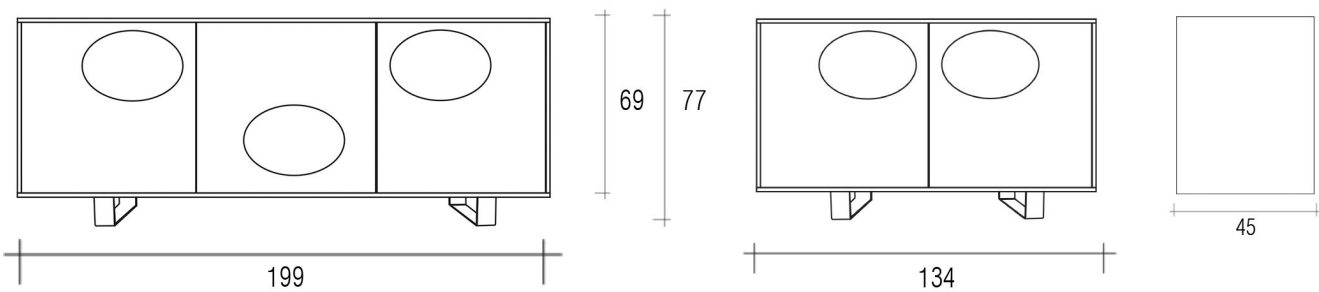

Here are its materials:

the structure is lacquered wood & mdf, the doors are in mirrored curved glass , the stainless steel feet and the internal shelves are in transparent glass. The workmanship of the doors of the matrix cupboard is of a unique originality. matrix , the author's complement with a modern design that decorates in style.

Feet finishing:

graphite painted steel

Completion of the structure:

Matt Lacquered, two-color walnut veneer

Polished white lacquered wood veneer

Matt white lacquered wood veneer

Matt smoked lacquered wood veneer

Door finishing:

Mirrored smoked glass (6mm)

Mirrored bronze glass (6mm)

Mirrored silver glass (6mm)

Shelves finishing:

Transparent crystal

Size:

134x 45 x h 77cm

199x 45 x h 77cm

- It is recommended to clean the mirrors with a microfiber cloth