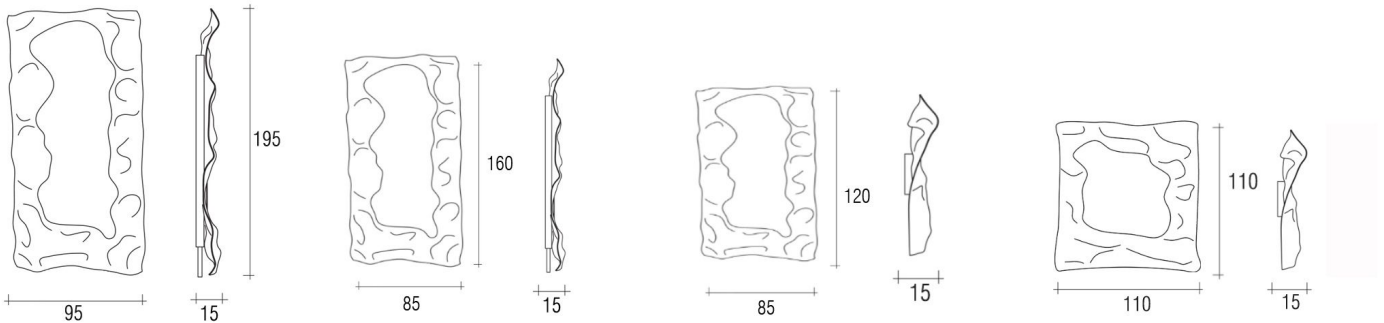

Jaguar

Wall mirror in 6 mm-thick melted silvered glass.
Flat mirror 4 mm-thick.
Back frame allowing hanging in various positions.

- The material behind the mirrors is made of velvet

dimensions L, W, H (cm)	L	P/W	H	net weight (kg)	gross weight (kg)	package volume (m ³)
Rectangular mirror	195	15	95	46	71	0.46
Rectangular mirror	160	15	85	34	49	0.35
Rectangular mirror	120	15	85	16	31	0.27
Rectangular mirror	110	15	110	28	43	0.31

(°) Items provided with removable feet for free standing version.

CENTRAL MIRROR GLASS FINISH

THICKNESS

Silver glass	4 mm
Smoked glass	4 mm
Bronze glass	4 mm

CURVED GLASS FINISH

THICKNESS

Silver glass	6 mm
Smoked glass	6 mm
Bronze glass	6 mm

dimensions L, W, H (cm)

	Ø/L	P/W	H	net weight (kg)	gross weight (kg)	package volume (m ³)
Rectangular mirror.	114	5	114	34	49	0.23
	104	5	194	53	78	0.40
	84	5	114	25	40	0.19
Round mirror.	115	5	-	27	42	0.23