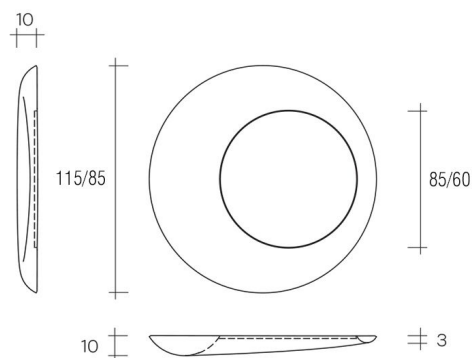

Jaguar

Wall mirror in 6 mm-thick melted silvered glass.
Flat mirror 4 mm-thick.
Back frame allowing hanging in various positions.

- The material behind the mirrors is made of velvet

dimensions L, W, H (cm)	L	P/W	H	net weight (kg)	gross weight (kg)	package volume (m ³)
Rectangular mirror	195	15	95	46	71	0.46
Rectangular mirror	160	15	85	34	49	0.35
Rectangular mirror	120	15	85	16	31	0.27
Rectangular mirror	110	15	110	28	43	0.31

dimensions L, W, H (cm)

	Ø/L	P/W	H	net weight (kg)	gross weight (kg)	package volume (m ³)
Rectangular mirror.	114	5	114	34	49	0.23
	104	5	194	53	78	0.40
	84	5	114	25	40	0.19
Round mirror.	115	5	-	27	42	0.23

- The material behind the mirrors is made of velvet

dimensioni (cm)	length	width	depth	net weight (kg)	gross weight (kg)	package volume (m ³)
Mirror.	110	110	15	34	45	0.24

CENTRAL MIRROR GLASS FINISH	THICKNESS
Smoked glass	4 mm
Bronze glass	4 mm
silver	4 mm
golden	4 mm

Lavender

Wall mirror in 6 mm-thick melted silvered glass.
Flat mirror 4 mm-thick.
Back frame allowing hanging in various positions.

dimensions Ø, W, H (cm)	Ø	P/W	H	net weight (kg)	gross weight (kg)	package volume (m ³)
Mirror.	85	10	-	19	34	0.31
	115	10	-	28	43	0.45