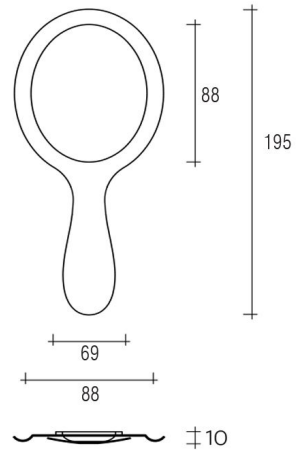

Mina

Wall mirror in 6 mm-thick melted silvered glass.
Flat mirror 4 mm-thick.
Back frame allowing hanging in various positions.

dimensioni (cm)	length	width	depth	net weight (kg)	gross weight (kg)	package volume (m ³)
Mirror.	115	150	10	37	52	0.32

Maze

Wall mirror in 6 mm-thick melted silvered glass.
Back frame allowing hanging in various positions.

dimensioni (cm)	length	width	depth	net weight (kg)	gross weight (kg)	package volume (m ³)
Mirror.	180	55	10	19	34	0.20
	100	100	10	19	34	0.20

Scoop

Free-standing or hanging mirror, in 6 mm-thick melted and back-silvered glass; 4 mm-thick flat mirror.

dimensions L, W, H (cm)	L	P/W	H	net weight (kg)	gross weight (kg)	package volume (m ³)
Shaped mirror.	88	10	195	32	57	0.34