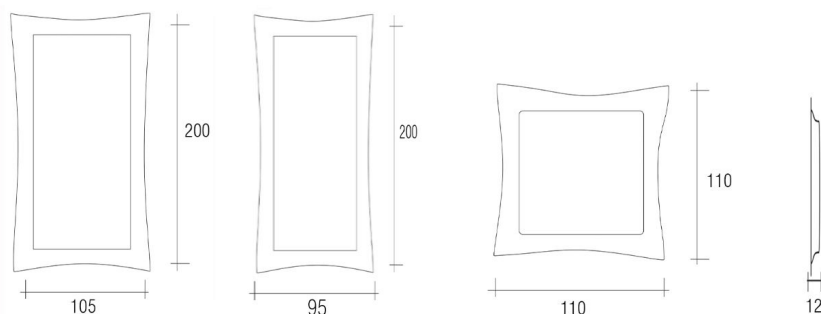

dimensions L, W, H (cm)

	Ø/L	P/W	H	net weight (kg)	gross weight (kg)	package volume (m ³)
Rectangular mirror.	114	5	114	34	49	0.23
	104	5	194	53	78	0.40
	84	5	114	25	40	0.19
Round mirror.	115	5	-	27	42	0.23

Beauty star

Wall mirror in 6 mm-thick melted silvered glass.
Flat mirror 4 mm-thick.
Back frame allowing hanging in various positions.

- The material behind the mirrors is made of velvet

dimensioni (cm)	length	width	depth	net weight (kg)	gross weight (kg)	package volume (m ³)
Mirror.	200	105	12	54	79	0.42
	200	85	12	43	68	0.40
	110	110	12	32	47	0.24