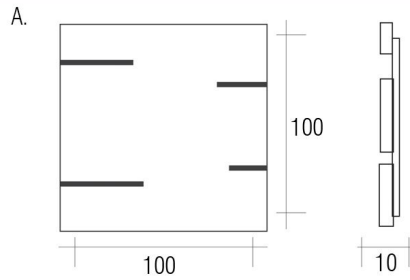

Maze

Wall mirror in 6 mm-thick melted silvered glass.
Back frame allowing hanging in various positions.

dimensioni (cm)	length	width	depth	net weight (kg)	gross weight (kg)	package volume (m ³)
Mirror.	180	55	10	19	34	0.20
	100	100	10	19	34	0.20