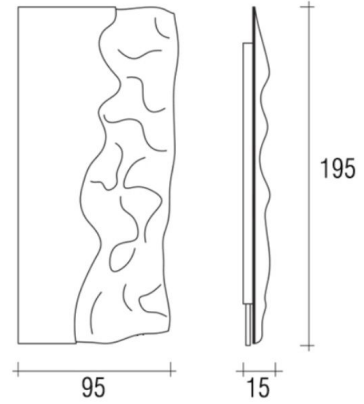

Jaguar

Wall mirror in 6 mm-thick melted silvered glass.
Flat mirror 4 mm-thick.
Back frame allowing hanging in various positions.

- The material behind the mirrors is made of velvet

dimensions L, W, H (cm)	L	P/W	H	net weight (kg)	gross weight (kg)	package volume (m ³)
Rectangular mirror	195	15	95	46	71	0.46
Rectangular mirror	160	15	85	34	49	0.35
Rectangular mirror	120	15	85	16	31	0.27
Rectangular mirror	110	15	110	28	43	0.31

CURVED GLASS+CENTRAL MIRROR GLASS FINISH

THICKNESS

Silver glass	4/6 mm
Smoked glass	4/6 mm
Bronze glass	4/6 mm

POSSIBLE POSITIONS : Can be installed vertically and horizontal in all models

- It is recommended to clean the mirrors with a microfiber cloth
- safe bathroom feature available at additional cost
- Warranty 6 month guarantee 3 years
- Any desired size for mirrors can be ordered

Jaguar(half)

Wall mirror in 6 mm-thick melted silvered glass.
Flat mirror 4 mm-thick.
Back frame allowing hanging in various positions.

dimensioni (cm)	L	P/W	H	net weight (kg)	gross weight (kg)	package volume (m ³)
Mirror.	195	15	95	46	71	0.23

dimensions L, W, H (cm)

	Ø/L	P/W	H	net weight (kg)	gross weight (kg)	package volume (m ³)
Rectangular mirror.	114	5	114	34	49	0.23
	104	5	194	53	78	0.40
	84	5	114	25	40	0.19
Round mirror.	115	5	-	27	42	0.23