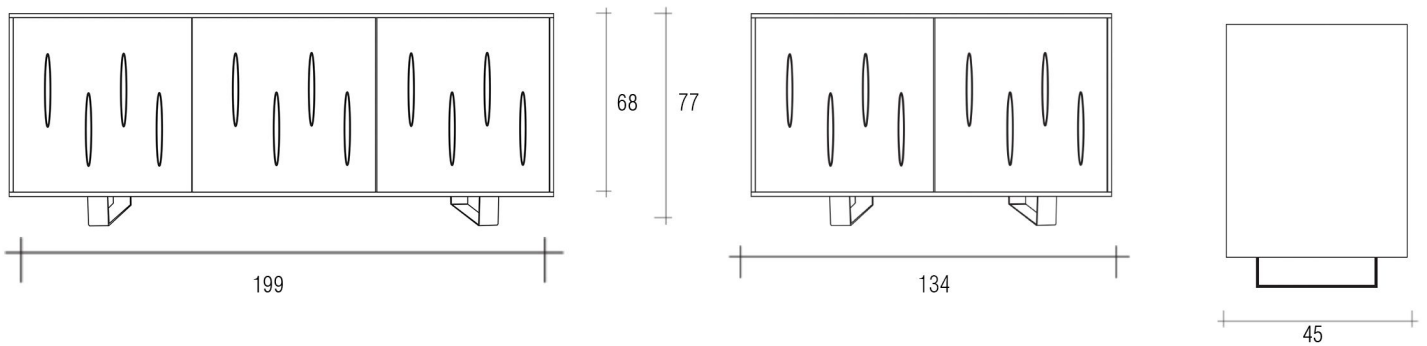

Here are its materials:

the structure is lacquered wood & mdf, the doors are in mirrored curved glass , the stainless steel feet and the internal shelves are in transparent glass. The workmanship of the doors of the matrix cupboard is of a unique originality. matrix , the author's complement with a modern design that decorates in style.

Feet finishing:

graphite painted steel

Completion of the structure:

Matt Lacquered, two-color walnut veneer
Polished white lacquered wood veneer
Matt white lacquered wood veneer
Matt smoked lacquered wood veneer

Door finishing:

Mirrored smoked glass (6mm)
Mirrored bronze glass (6mm)
Mirrored silver glass (6mm)

Shelves finishing:

Transparent crystal

Size:

134x 45 x h 77cm
199x 45 x h 77cm

■ It is recommended to clean the mirrors with a microfiber cloth