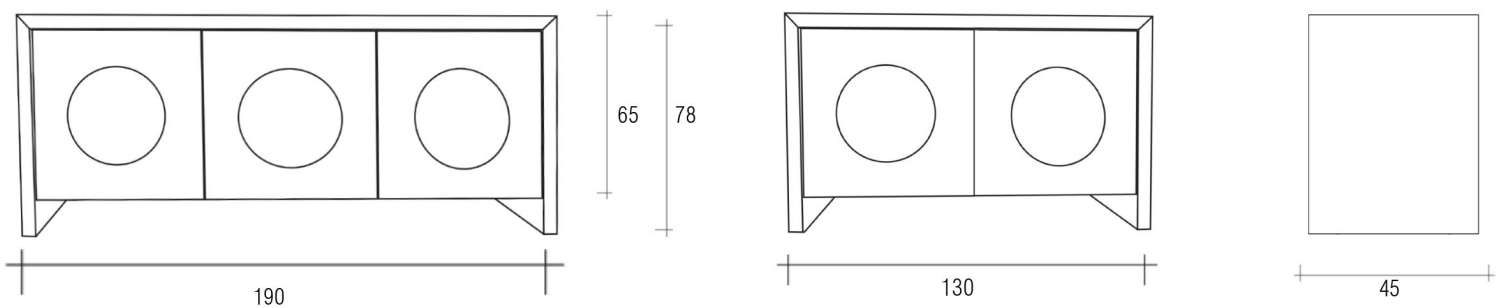

Here are its materials:

the structure is lacquered wood & mdf, the doors are in mirrored curved glass , the stainless steel feet and the internal shelves are in transparent glass. The workmanship of the doors of the matrix cupboard is of a unique originality. matrix , the author's complement with a modern design that decorates in style.

Feet finishing:

graphite painted steel

Completion of the structure:

Matt Lacquered, two-color walnut veneer

Polished white lacquered wood veneer

Matt white lacquered wood veneer

Matt smoked lacquered wood veneer

Door finishing:

Mirrored smoked glass (6mm)

Mirrored bronze glass (6mm)

Mirrored silver glass (6mm)

Shelves finishing:

Transparent crystal

Size:

130x 45 x h 78cm

190x 45 x h 78cm

■ It is recommended to clean the mirrors with a microfiber cloth