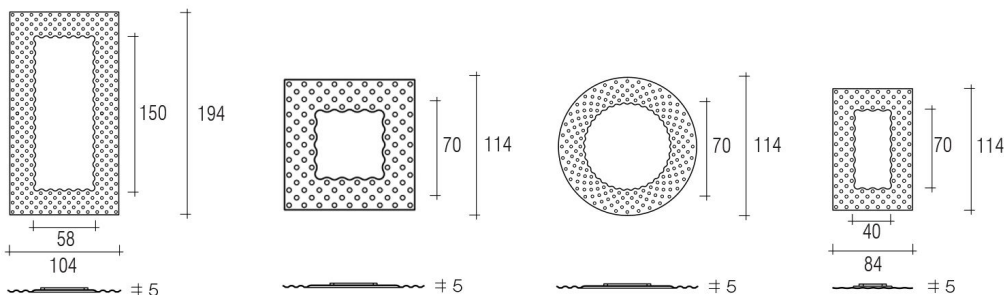

Jaguar

Wall mirror in 6 mm-thick melted silvered glass.
Flat mirror 4 mm-thick.
Back frame allowing hanging in various positions.

- The material behind the mirrors is made of velvet

dimensions L, W, H (cm)	L	P/W	H	net weight (kg)	gross weight (kg)	package volume (m ³)
Rectangular mirror	195	15	95	46	71	0.46
Rectangular mirror	160	15	85	34	49	0.35
Rectangular mirror	120	15	85	16	31	0.27
Rectangular mirror	110	15	110	28	43	0.31

Tango

R120

15cm

Wall mirror in 6 mm-thick melted silvered glass.
Flat mirror 4 mm-thick.
Back frame allowing hanging in various positions.

- The material behind the mirrors is made of velvet

dimensioni (cm)	∅	depth	net weight (kg)	gross weight (kg)	package volume (m ³)
Mirror.	R120	15	33	44	0.36

dimensions L, W, H (cm)

	Ø/L	P/W	H	net weight (kg)	gross weight (kg)	package volume (m ³)
Rectangular mirror.	114	5	114	34	49	0.23
	104	5	194	53	78	0.40
	84	5	114	25	40	0.19
Round mirror.	115	5	-	27	42	0.23