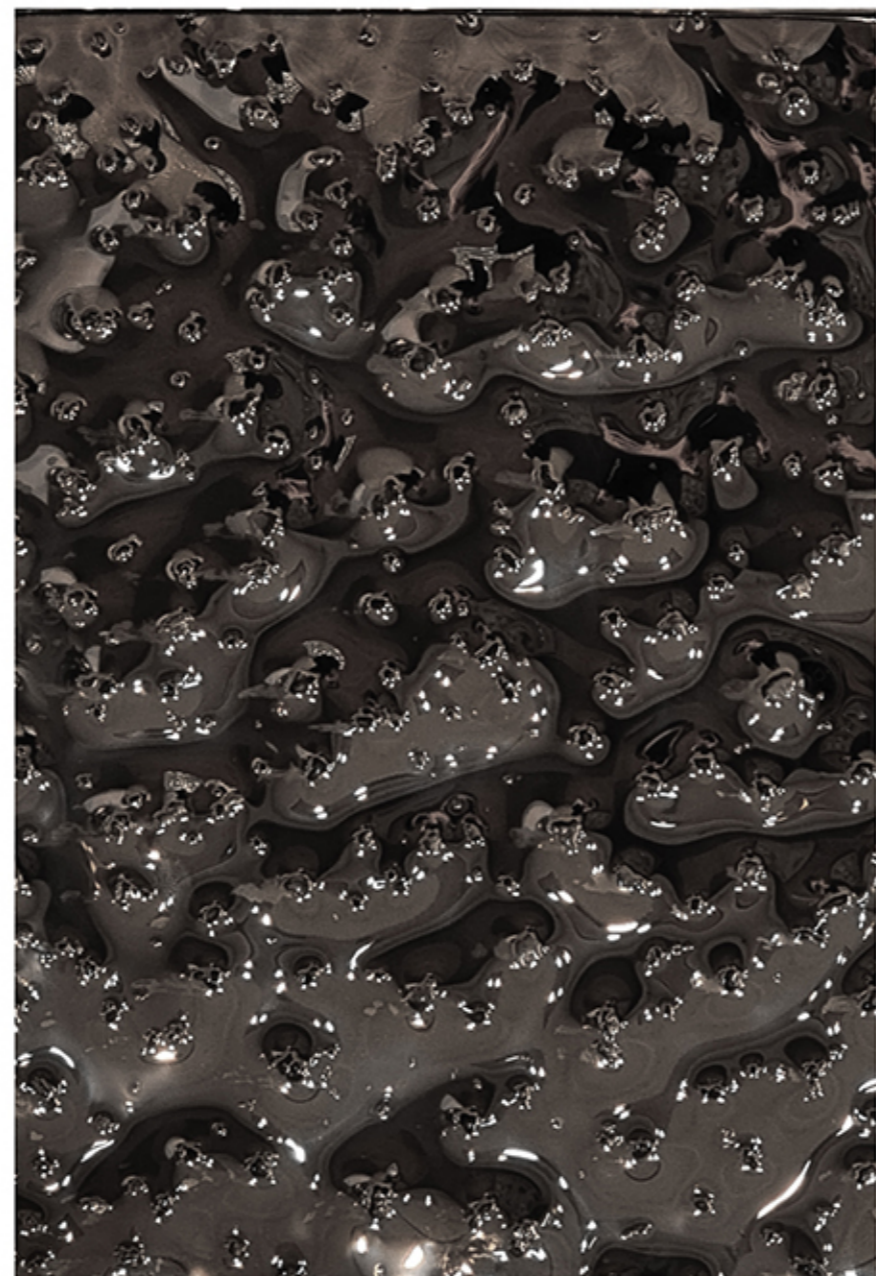

Mazel

Coffee table with 10 mm fused, back-lacquered glass top with metal paints, or with marble top. Metal painted base available in Lava Grey or metallic Champagne finishes.

Mazel

silver

Smoked

Glass panels