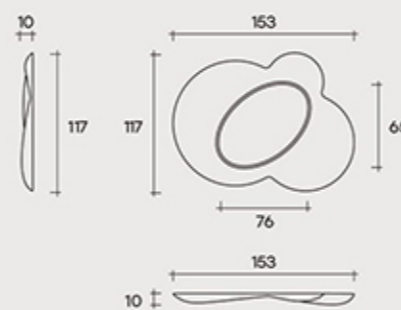

MINAFAM
HOME AND HOTEL DECORATION

Lavender

Flower

Titan

Collection of mirrors in 8 mm-thick high-temperature melted glass, with back-silvered. Artistic relief ornamentation. Flat mirror 4mm-thick, painted metal rear frame. Horizontal or vertical hanging.

Scoop

Wall mirror in 6 mm-thick fused and back-silvered glass; 4mm-thick flat mirror.

Mina

Wall mirror in 6 mm-thick fused and back-silvered glass; 4mm-thick flat mirror.

Maze

Wall mirror in 6 mm-thick curved silver-backed glass. The back metal frame allows any positioning on any side.

Specchio rettangolare.
Rectangular mirror.
180 x 8 x 55 cm
70 1/8" x 3 1/8" x 39 1/8"

Zeus

Hollow

Matrix

Zebra

Coffee table with 23 mm DV Glass top, available in transparent or in colored striped glass, or with marble top. Metal base available in opaque Titanium or in Black Glossy Nickel finishes.