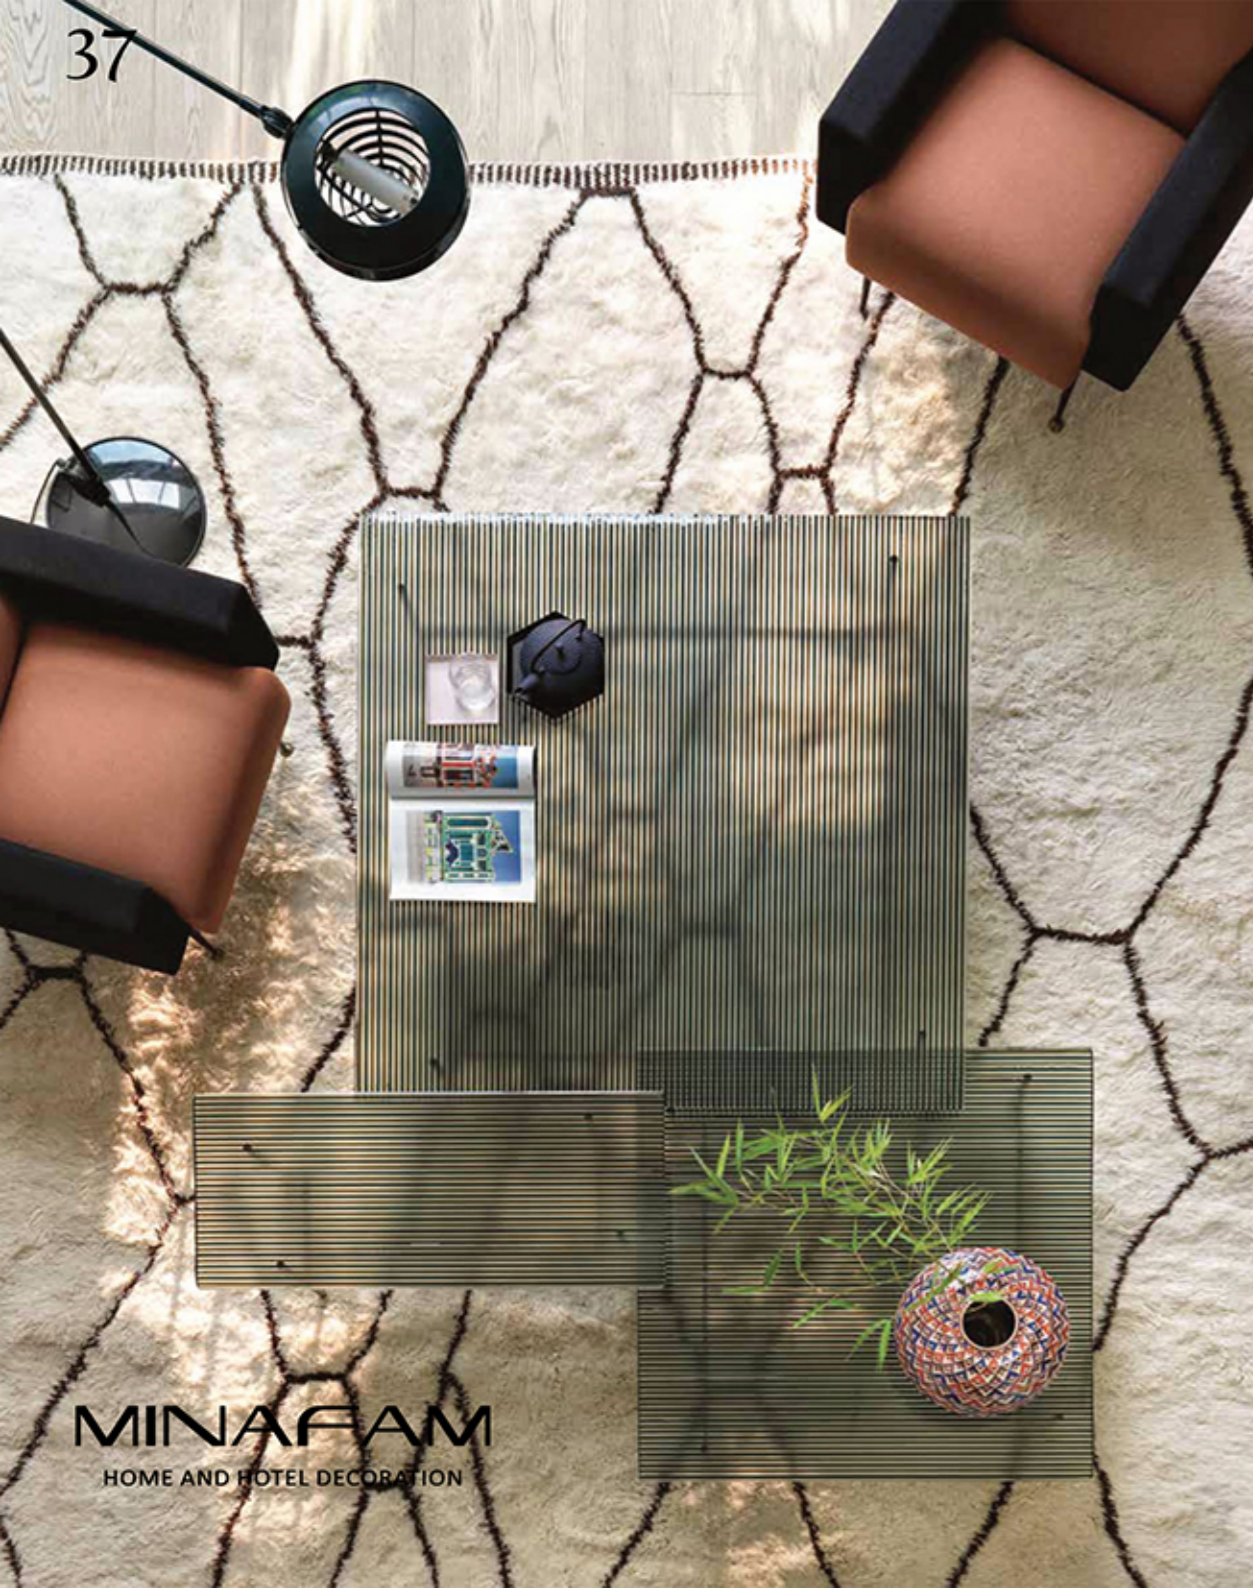

Specchio rettangolare.
Rectangular mirror.
180 x 8 x 55 cm
70 1/8" x 3 1/8" x 39 1/8"

Zeus

Hollow

Matrix

Zebra

Coffee table with 23 mm DV Glass top, available in transparent or in colored striped glass, or with marble top. Metal base available in opaque Titanium or in Black Glossy Nickel finishes.

Mazel

Coffee table with 10 mm fused, back-lacquered glass top with metal paints, or with marble top. Metal painted base available in Lava Grey or metallic Champagne finishes.

Mazel

silver

Smoked

Glass panels