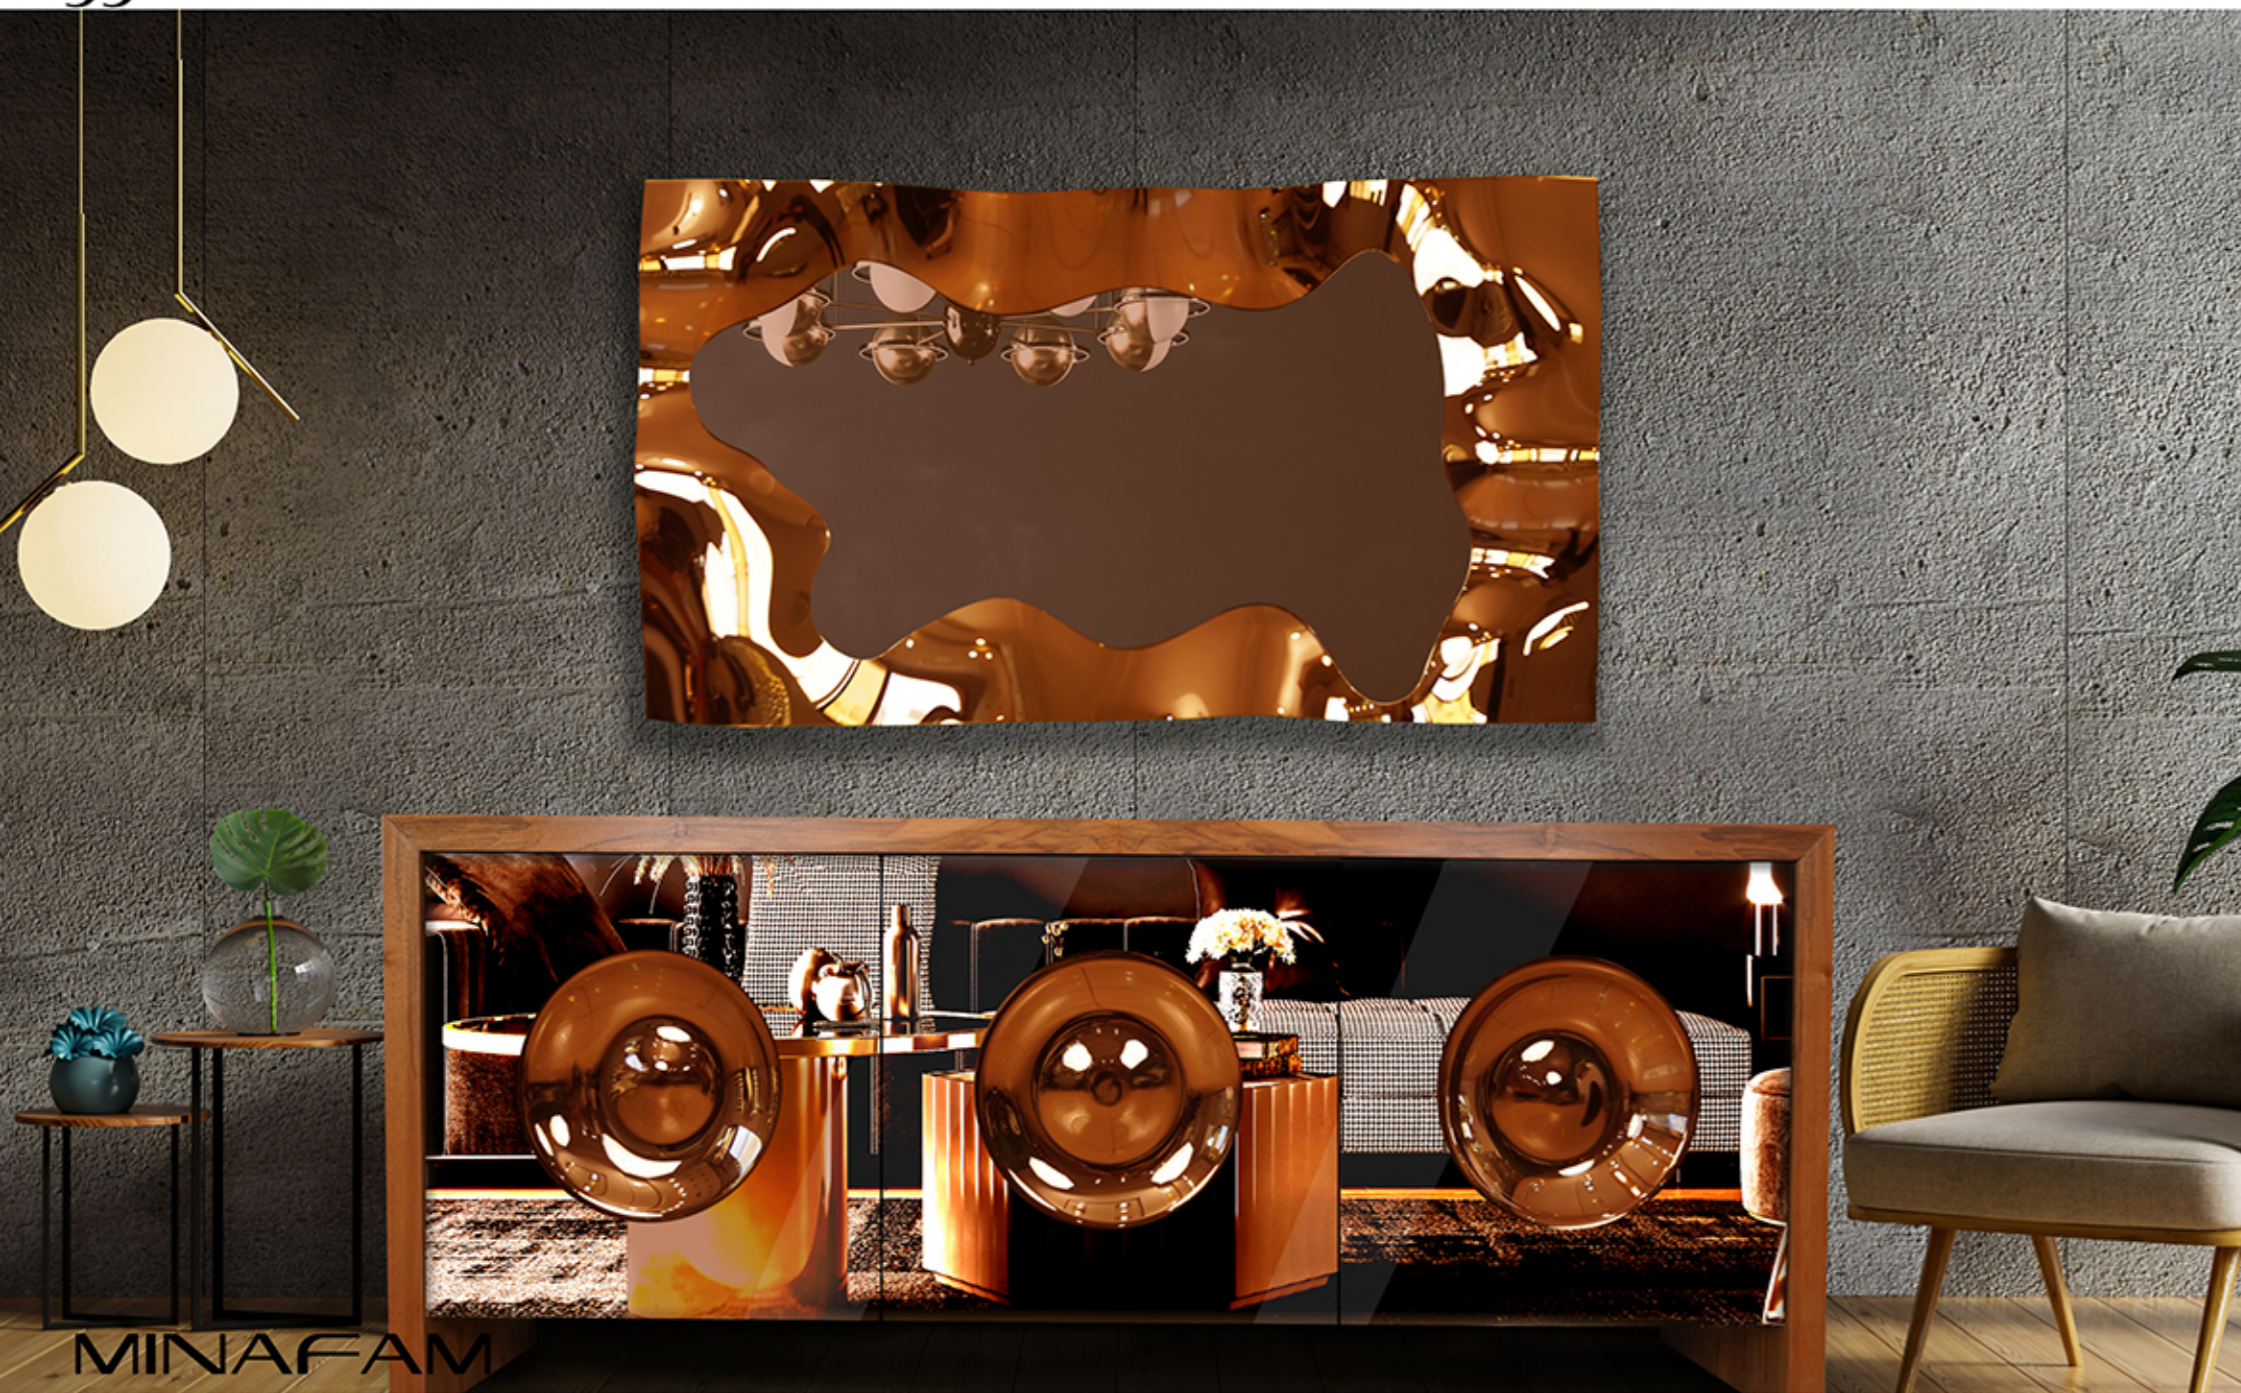

Scoop

Wall mirror in 6 mm-thick fused and back-silvered glass; 4mm-thick flat mirror.

Mina

Wall mirror in 6 mm-thick fused and back-silvered glass; 4mm-thick flat mirror.

Maze

Wall mirror in 6 mm-thick curved silver-backed glass. The back metal frame allows any positioning on any side.

Specchio rettangolare.
Rectangular mirror.
180 x 8 x 55 cm
70 1/8" x 3 1/8" x 39 1/8"

Zeus

Hollow

Matrix

Zebra

Coffee table with 23 mm DV Glass top, available in transparent or in colored striped glass, or with marble top. Metal base available in opaque Titanium or in Black Glossy Nickel finishes.

Mazel

Coffee table with 10 mm fused, back-lacquered glass top with metal paints, or with marble top. Metal painted base available in Lava Grey or metallic Champagne finishes.

Mazel

silver

Smoked

Glass panels