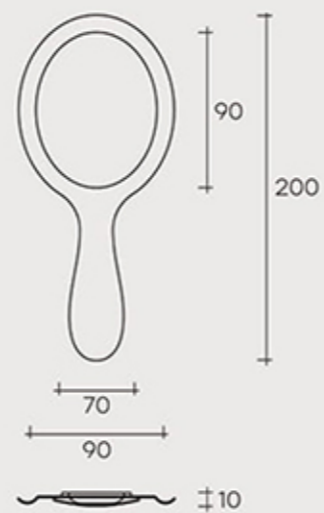

MINAFAM
HOME AND HOTEL DECORATION

Lavender

Flower

Titan

Collection of mirrors in 8 mm-thick high-temperature melted glass, with back-silvered. Artistic relief ornamentation. Flat mirror 4mm-thick, painted metal rear frame. Horizontal or vertical hanging.

Scoop

Wall mirror in 6 mm-thick fused and back-silvered glass; 4mm-thick flat mirror.

Mina

Wall mirror in 6 mm-thick fused and back-silvered glass; 4mm-thick flat mirror.

Maze

Wall mirror in 6 mm-thick curved silver-backed glass. The back metal frame allows any positioning on any side.

Specchio rettangolare.
Rectangular mirror.
180 x 8 x 55 cm
70 1/8" x 3 1/8" x 39 1/8"

Zeus

Hollow

Matrix

Zebra

Coffee table with 23 mm DV Glass top, available in transparent or in colored striped glass, or with marble top. Metal base available in opaque Titanium or in Black Glossy Nickel finishes.