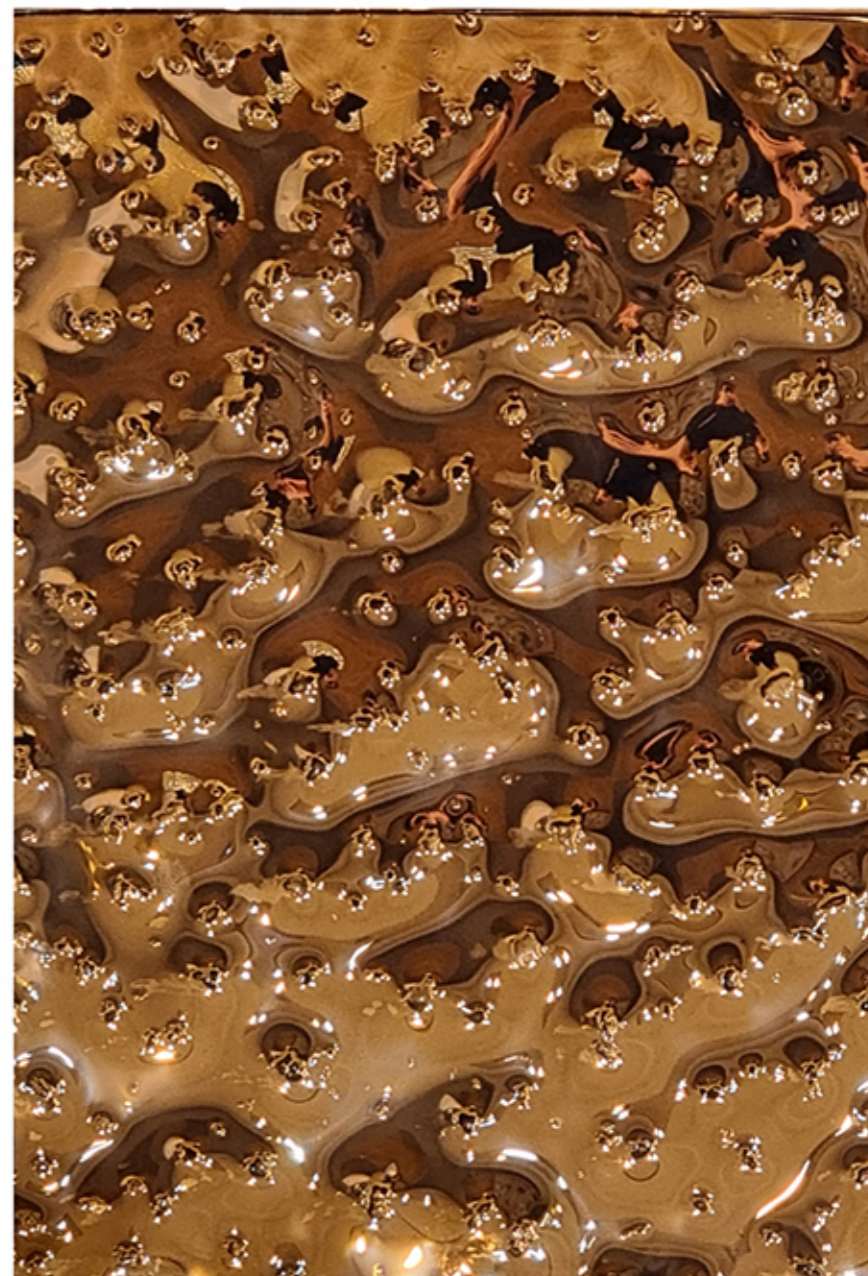

Glass panels

MINAFAM
HOME AND HOTEL DECORATION

Bronze