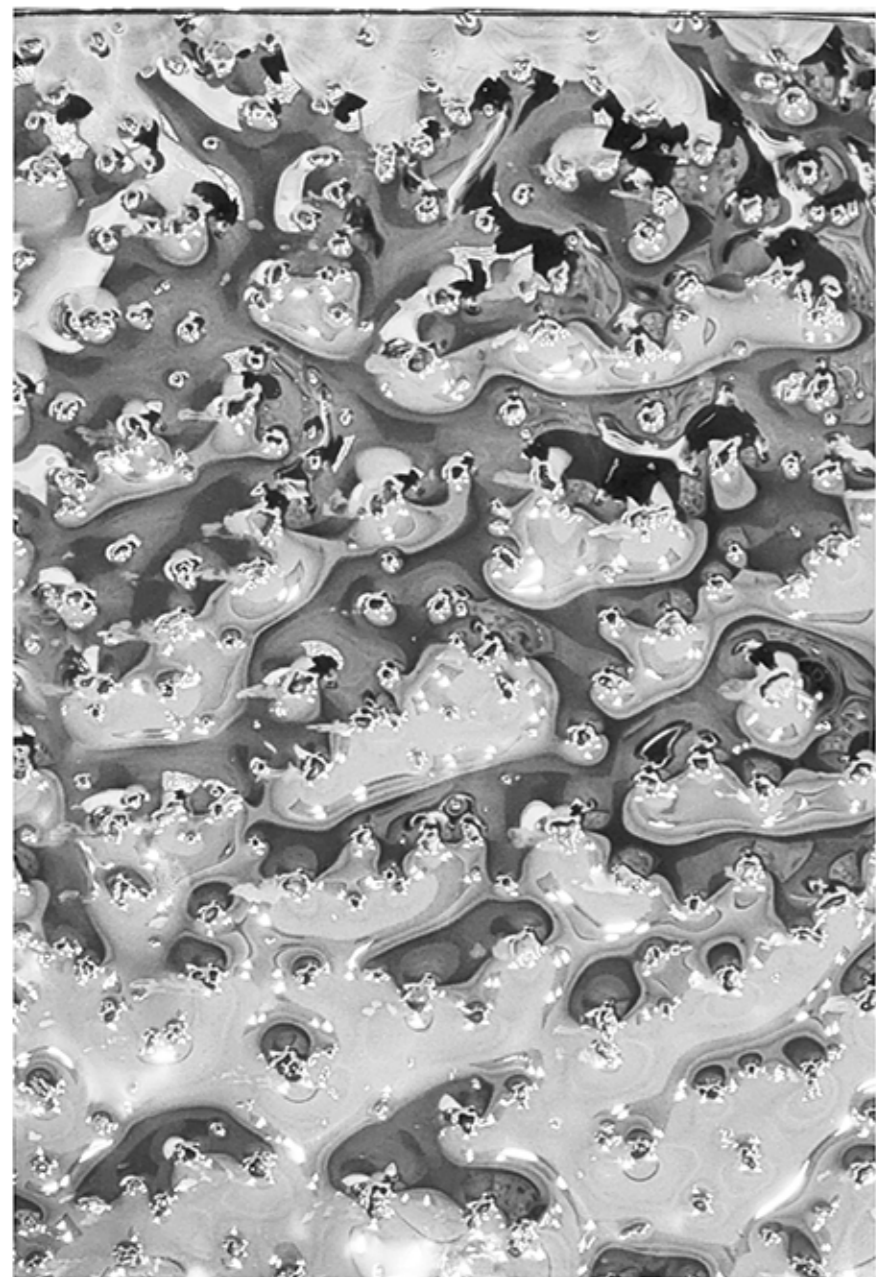

Specchio rettangolare.
Rectangular mirror.
180 x 8 x 55 cm
70 1/8" x 3 1/8" x 39 1/8"

Zeus

Hollow

Matrix

Zebra

Coffee table with 23 mm DV Glass top, available in transparent or in colored striped glass, or with marble top. Metal base available in opaque Titanium or in Black Glossy Nickel finishes.

Mazel

Coffee table with 10 mm fused, back-lacquered glass top with metal paints, or with marble top. Metal painted base available in Lava Grey or metallic Champagne finishes.

Mazel

silver

Smoked

Glass panels