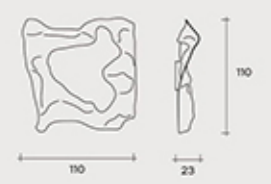

Jaguar

Specchio da parete
in vetro fuso da 6 mm
retroargentato,
specchio piano da 5 mm.
Telaio posteriore
in metallo verniciato.
Possibilità
di appendimento
in diverse posizioni.

Wall mirror in 6 mm high
temperature fused glass,
back-silvered.
5 mm flat mirror.
Rear frame in painted
metal. Can be hung
in various positions.