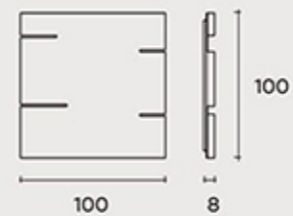

Scoop

Wall mirror in 6 mm-thick fused and back-silvered glass; 4mm-thick flat mirror.

Mina

Wall mirror in 6 mm-thick fused and back-silvered glass; 4mm-thick flat mirror.

Maze

Wall mirror in 6 mm-thick curved silver-backed glass. The back metal frame allows any positioning on any side.

Specchio rettangolare.
Rectangular mirror.
180 x 8 x 55 cm
70 1/8" x 3 1/8" x 39 1/8"

Zeus

Hollow

Matrix

Zebra

Coffee table with 23 mm DV Glass top, available in transparent or in colored striped glass, or with marble top. Metal base available in opaque Titanium or in Black Glossy Nickel finishes.