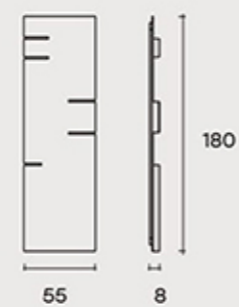

Scoop

Wall mirror in 6 mm-thick fused and back-silvered glass; 4mm-thick flat mirror.

Mina

Wall mirror in 6 mm-thick fused and back-silvered glass; 4mm-thick flat mirror.

Maze

Wall mirror in 6 mm-thick curved silver-backed glass. The back metal frame allows any positioning on any side.

Specchio rettangolare.
Rectangular mirror.
180 x 8 x 55 cm
70 1/8" x 3 1/8" x 39 1/8"

Zeus

Hollow

Matrix

Zebra

Coffee table with 23 mm DV Glass top, available in transparent or in colored striped glass, or with marble top. Metal base available in opaque Titanium or in Black Glossy Nickel finishes.