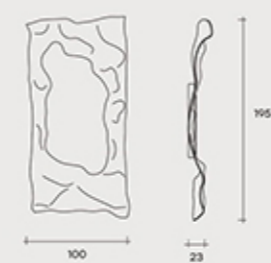

MINAFAM

HOME AND HOTEL DECORATION

MINAFAM

HOME AND HOTEL DECORATION

The beginning of the story

Loop

Wall mirror in 6 mm high temperature fused glass,
back-silvered; 5 mm flat central mirror.
Available also in back-silvered bronze glass.
Rear frame in painted metal.
It can be hung horizontally or vertically.

MINAFAM
HOME AND HOTEL DECORATION

Loop

Wall mirror in 6 mm high temperature fused glass,
back-silvered; 5 mm flat central mirror.
Available also in back-silvered bronze glass.
Rear frame in painted metal.
It can be hung horizontally or vertically.

Jaguar

Wall mirror in 6 mm
high temperature
fused glass,
back-silvered,
mm flat mirror.
Rear frame
in painted metal.
Can be hung
in various positions.

MINAFAM
HOME AND HOTEL DECORATION

MINAFAM
HOME AND HOTEL DECORATION

Jaguar

Specchio da parete
in vetro fuso da 6 mm
retroargentato,
specchio piano da 5 mm.
Telaio posteriore
in metallo verniciato.
Possibilità
di appendimento
in diverse posizioni.

Wall mirror in 6 mm high
temperature fused glass,
back-silvered.
5 mm flat mirror.
Rear frame in painted
metal. Can be hung
in various positions.