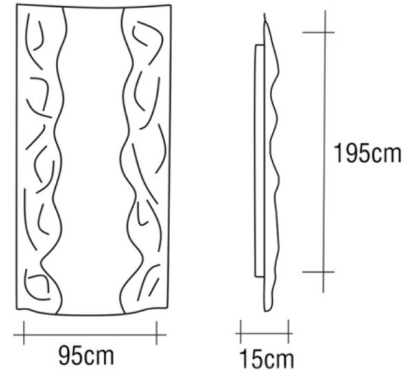

## River jaguar

Wall mirror in 6 mm-thick melted silvered glass.  
Flat mirror 4 mm-thick.  
Back frame allowing hanging in various positions.

- The material behind the mirrors is made of velvet

dimensioni (cm)	L	P/W	H	net weight (kg)	gross weight (kg)	package volume (m <sup>3</sup> )
Mirror.	195	15	95	46	71	0.23

### CENTRAL MIRROR GLASS FINISH

### THICKNESS

Smoked glass	6 mm
Bronze glass	6 mm
silver glass	6 mm
golden glass	6 mm

### THICKNESS

Smoked glass	4/6 mm
Bronze glass	4/6 mm
silver glass	4/6 mm
golden glass	4/6 mm