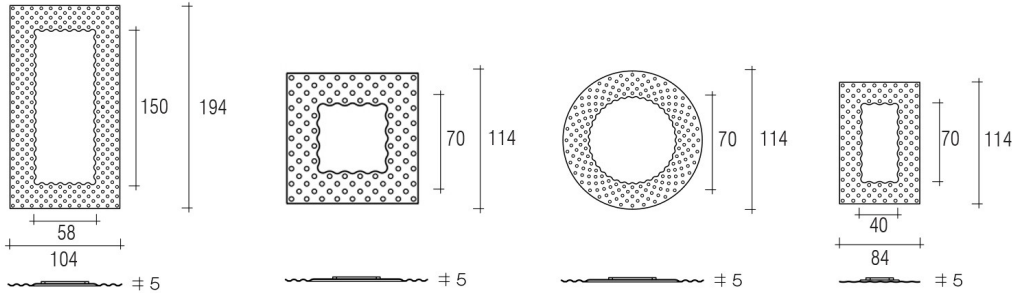

## Loop

Wall mirror in 6 mm high temperature fused glass, back-silvered; 4 mm flat central mirror. Available also in back-silvered bronze glass. Rear frame in painted metal. It can be hung horizontally or vertically.

dimensions L, W, H (cm)

dimensions L, W, H (cm)	Ø/L	P/W	H	net weight (kg)	gross weight (kg)	package volume (m <sup>3</sup> )
Rectangular mirror.	114	5	114	34	49	0.23
	104	5	194	53	78	0.40
	84	5	114	25	40	0.19
Round mirror.	115	5	-	27	42	0.23